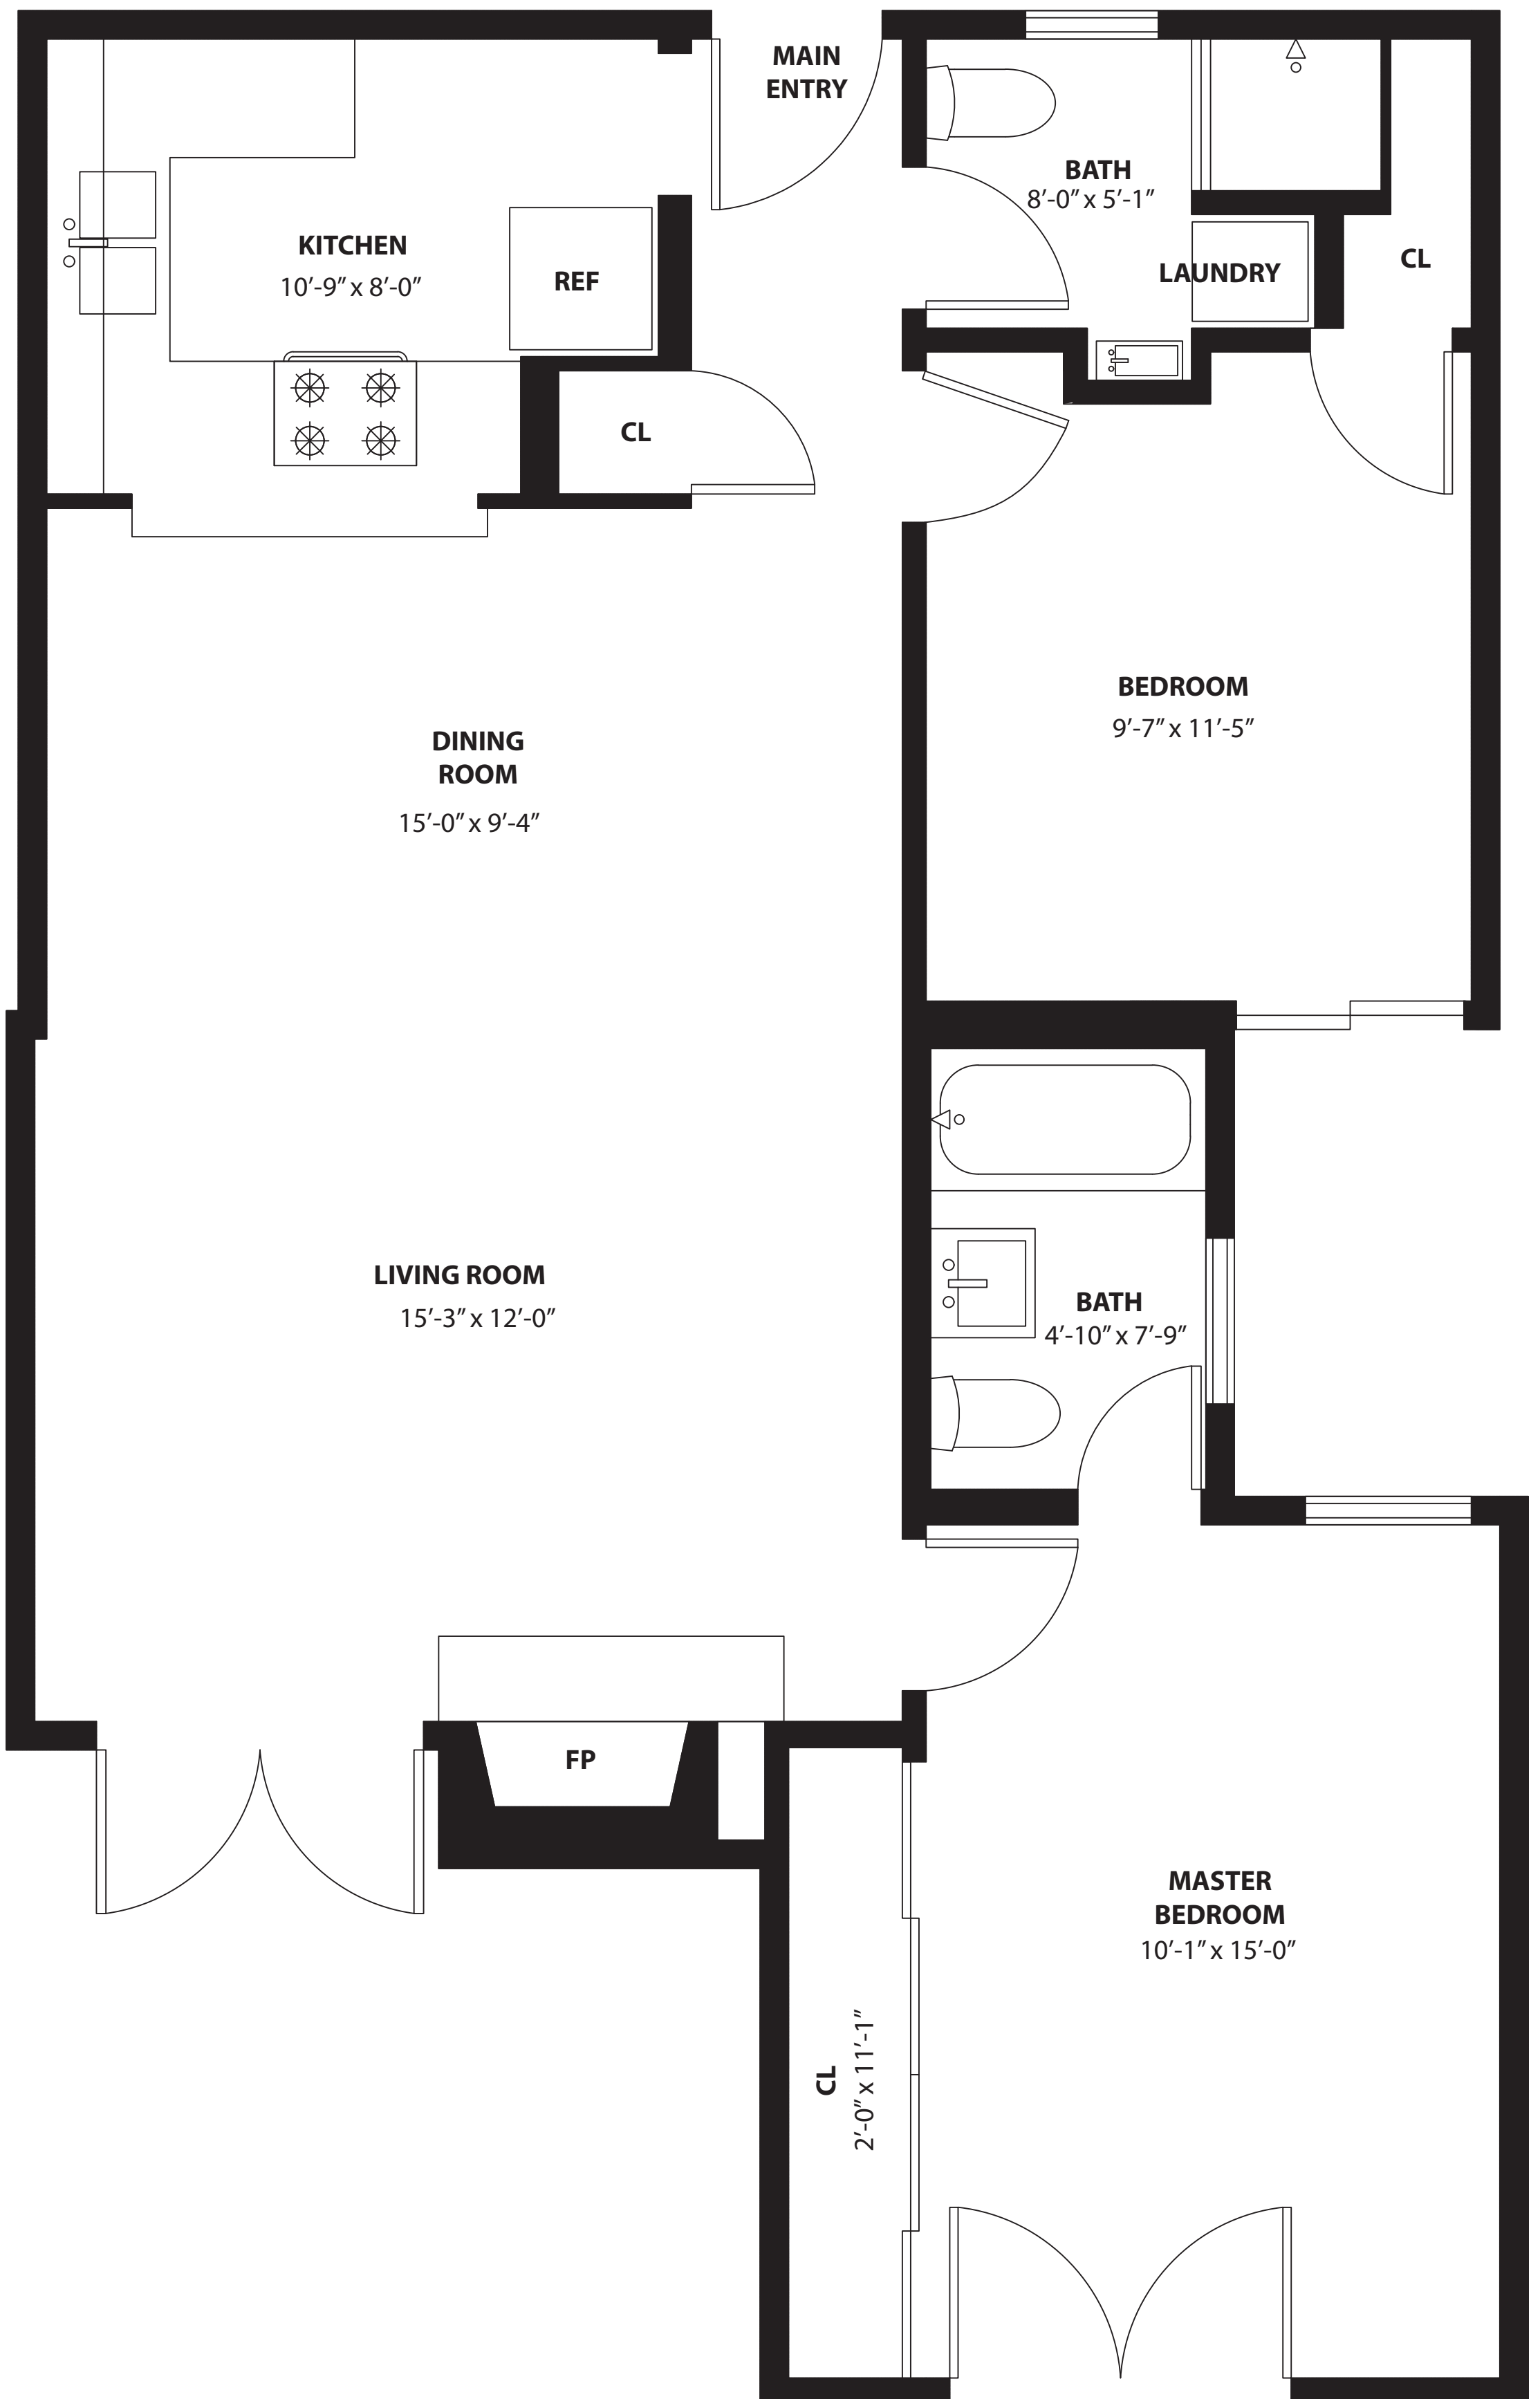

1242 FRANCISCO ST #1

SAN FRANCISCO, CALIFORNIA

PROPERTY SQ FT INFORMATION

LIVING SPACE: 931 Sq Ft

DISCLAIMER: RENDERING BY OPEN HOMES PHOTOGRAPHY. ALL MEASUREMENTS ARE APPROXIMATE AND MAY NOT BE EXACT. DO NOT RELY ON THE ACCURACY OF THIS FLOOR PLAN WHEN DETERMINING THE PRICE OF A PROPERTY OR MAKING DECISIONS REGARDING BUYING OR SELLING OF PROPERTIES WITHOUT INDEPENDENT VERIFICATION.